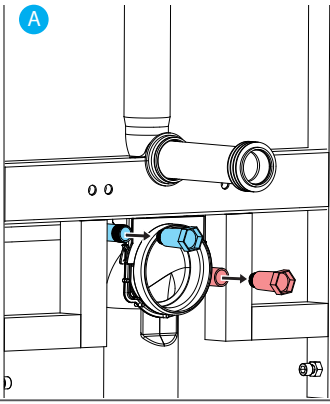

CONCEALED CISTERN EQUIPPED WITH BIDET OUTLET

Installation Manual

🌐 www.saniplastic.com

📞 (021)77335334-9
0919-0660128

Quick
Installation
Guide

1

A

B